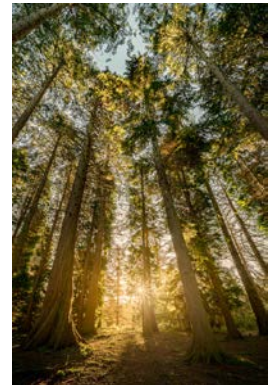

The Cathedral 400 x 600mm
Acrylic (Gloss): £120 24 x 16"

Sibling Birches 800 x 600mm
Framed Canvas: £180 32 x 24"

Forest Giants 900 x 600mm
Canvas: £125 36 x 24"

Autumn Hues 400 x 400mm
Canvas: £55 16 x 16"

Sunrise Over Louisa Lake 800 x 400mm
Canvas: £90 32 x 16"

Reach For The Sky 400 x 600mm
Aluminium (Matt): £100 16 x 24"

Colourful Light 400 x 600mm
Aluminium (Matt): £100 16 x 24"

Pinetum Sun Burst 400 x 600mm
Canvas: £65 16 x 24"

times. His image of the rhododendron tree entitled *Where Pixies May Roam* (shown above) appeared on the back cover of the 2015 calendar. David has been capturing the beauty of Bedgebury for a number of years and runs photographic workshops in the Pinetum. If you would like to learn how to improve your landscape photography please get in touch.