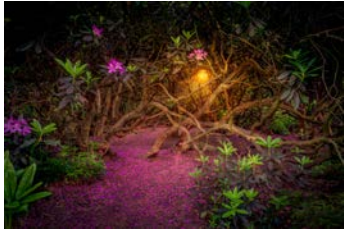

ANY PICTURE CAN BE ORDERED IN ANY CANVAS SIZE

Where Pixies May Roam 1200 x 800mm
Canvas: £150 48 x 32"

Sunset Over Marshal's Lake 800 x 1200mm
Canvas: £150 32 x 48"

In Bloom 900 x 600mm
Canvas: £125 36 x 24"

Sunrise Over Louisa Lake 800 x 400mm
Canvas: £90 32 x 16"

Reach For The Sky 400 x 600mm
Aluminium (Matt): £100 16 x 24"

Colourful Light 400 x 600mm
Aluminium (Matt): £100 16 x 24"

Pinetum Sun Burst 400 x 600mm
Canvas: £65 16 x 24"

times. His image of the rhododendron tree entitled *Where Pixies May Roam* (shown above) appeared on the back cover of the 2015 calendar. David has been capturing the beauty of Bedgebury for a number of years and runs photographic workshops in the Pinetum. If you would like to learn how to improve your landscape photography please get in touch.