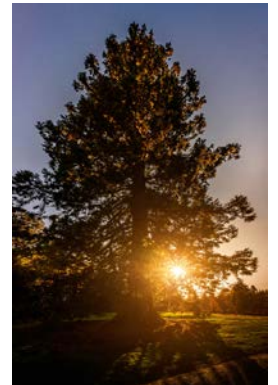

Sunrise Over Louisa Lake 800 x 400mm
Canvas: £90 32 x 16"

Reach For The Sky 400 x 600mm
Aluminium (Matt): £100 16 x 24"

Colourful Light 400 x 600mm
Aluminium (Matt): £100 16 x 24"

Pinetum Sun Burst 400 x 600mm
Canvas: £65 16 x 24"

Looking Up 400 x 600mm
Canvas: £65 16 x 24"

Ray Of Light 400 x 600mm
Acrylic (Gloss): £120 24 x 16"

Champion Redwood 400 x 600mm
Canvas: £65 16 x 24"

Name:

Address:

Postcode:

Telephone: Mobile:

Email:

Picture Name: Size: Cost:

Picture Name: Size: Cost:

Picture Name: Size: Cost:

ANY PICTURE CAN BE ORDERED IN ANY SIZE

DAVID JENNER

Award winning photographer David, from East Peckham is a member of the Royal Photographic Society. He has also been shortlisted for the Countryfile Calendar Competition no less than five

times. His image of the rhododendron tree entitled *Where Pixies May Roam* (shown above) appeared on the back cover of the 2015 calendar. David has been capturing the beauty of Bedgebury for a number of years and runs photographic workshops in the Pinetum. If you would like to learn how to improve your landscape photography please get in touch.